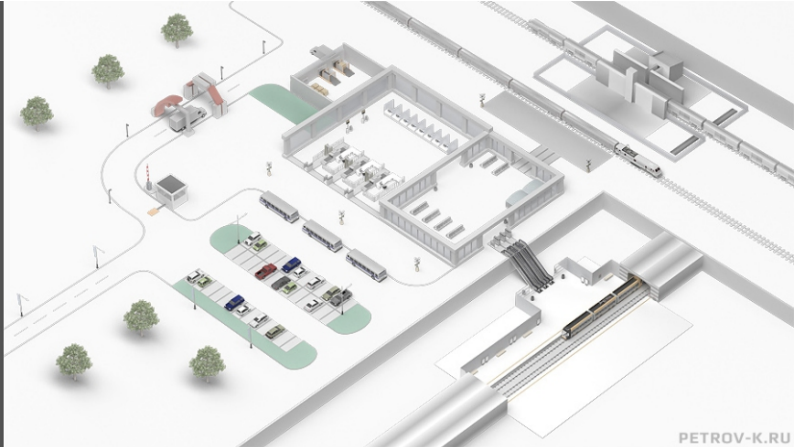

for the security equipment company