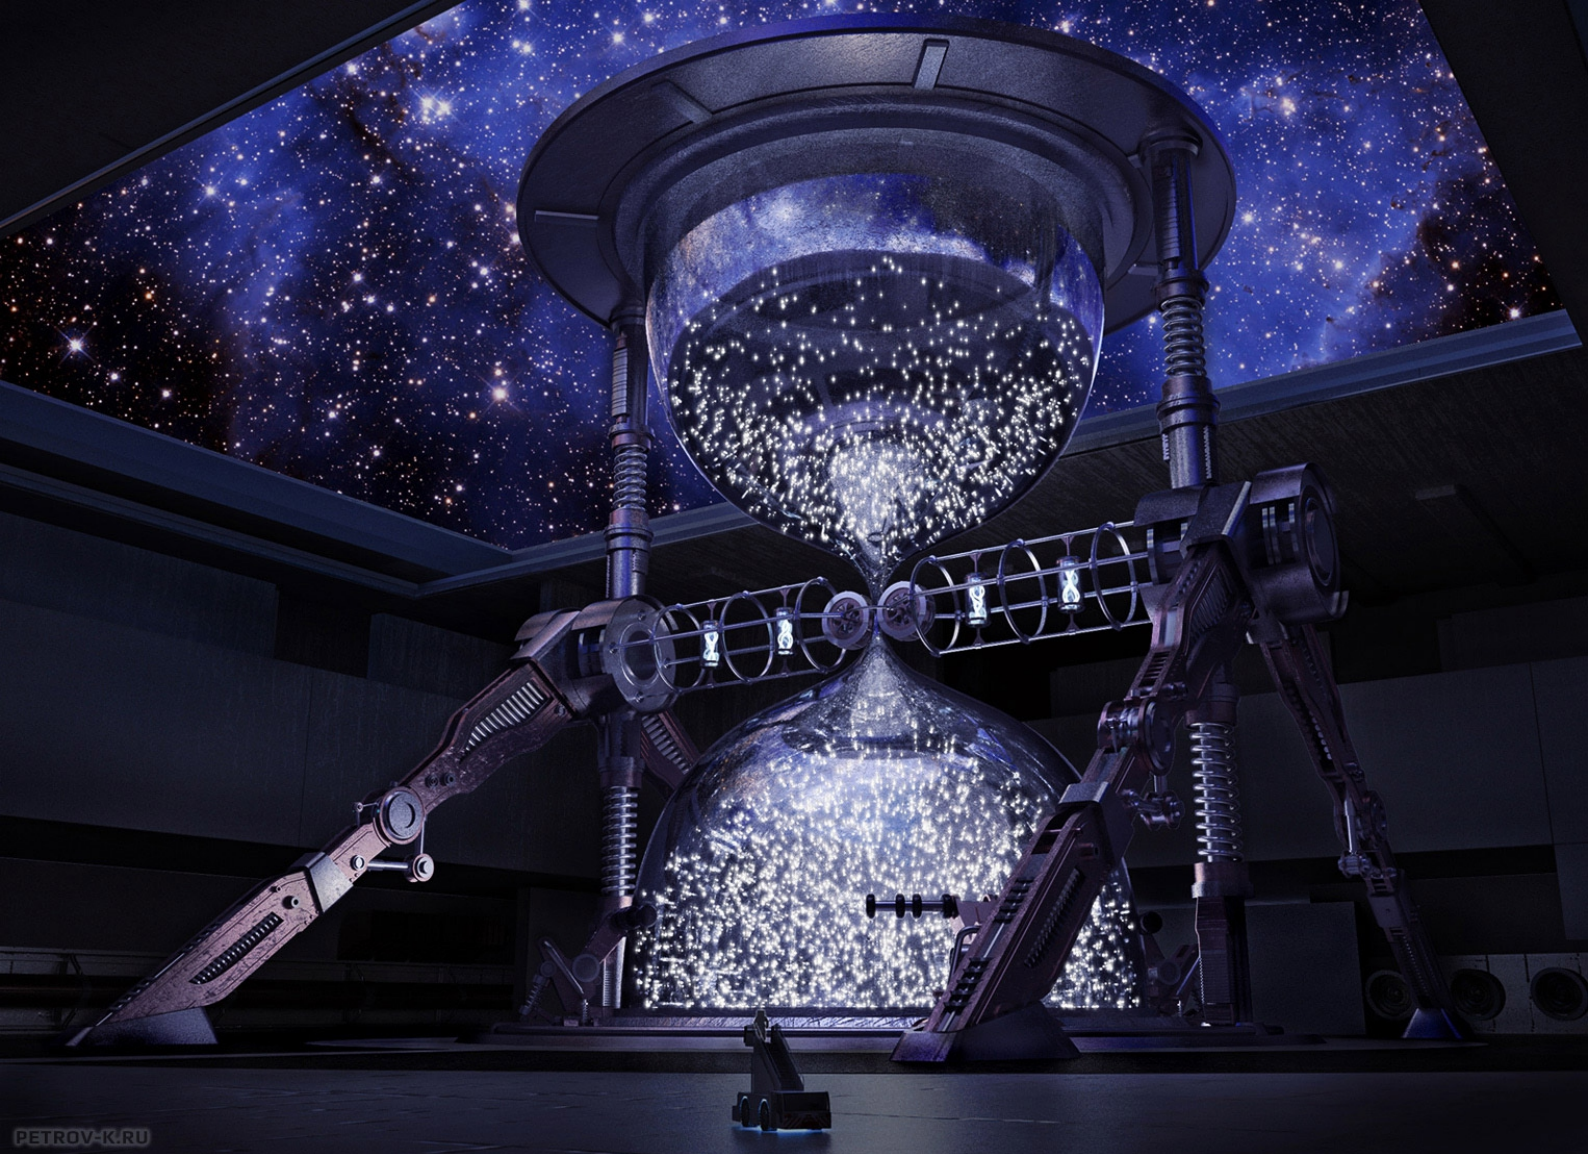

PETROV-K.RU

PERSONAL WORK "STARGLASS"