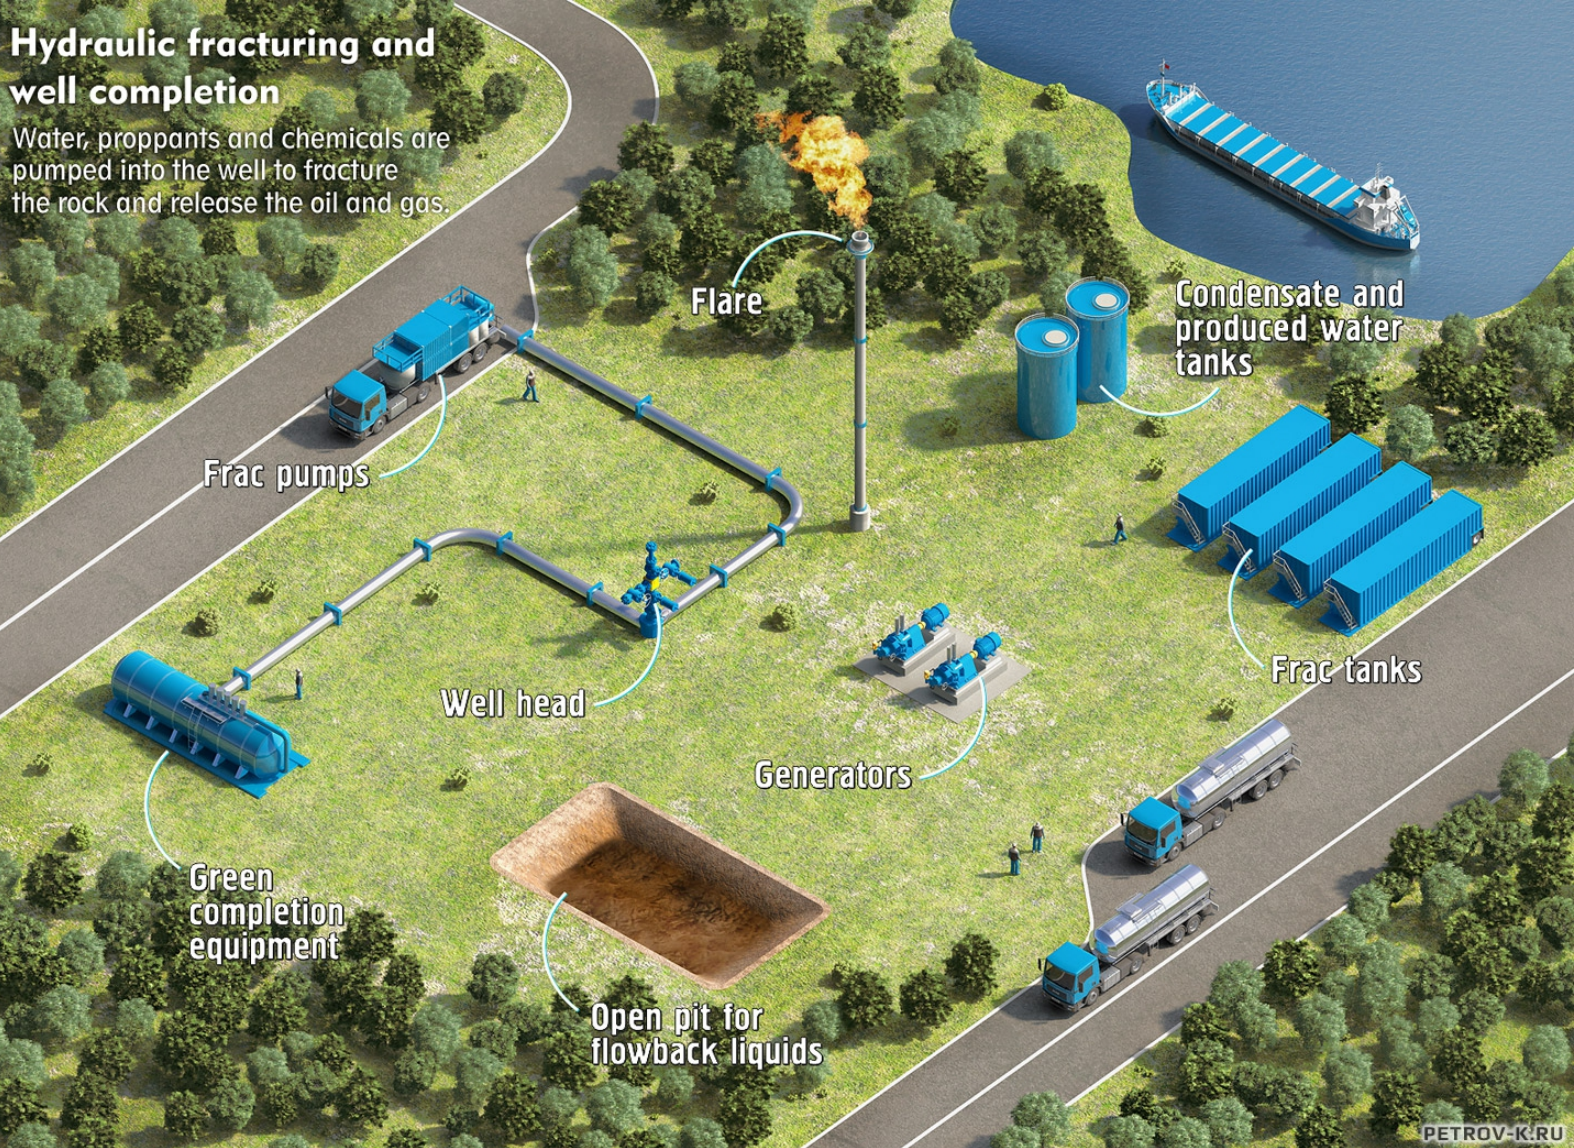

A 3D rendered background scene featuring a winding road on the left with a car, a body of water in the center with a small boat, and a large building with a red roof on the right. The scene is rendered in a soft, slightly desaturated style.

LIVING LEGENDS

BY TANMIYAT

PETROV-K.RU

BEACH RESORT MAP

PETROV-K.RU

for the shipping company

Hydraulic fracturing and well completion

Water, proppants and chemicals are pumped into the well to fracture the rock and release the oil and gas.

Frac pumps

Flare

Condensate and produced water tanks

Well head

Frac tanks

Generators

Green completion equipment

Open pit for flowback liquids